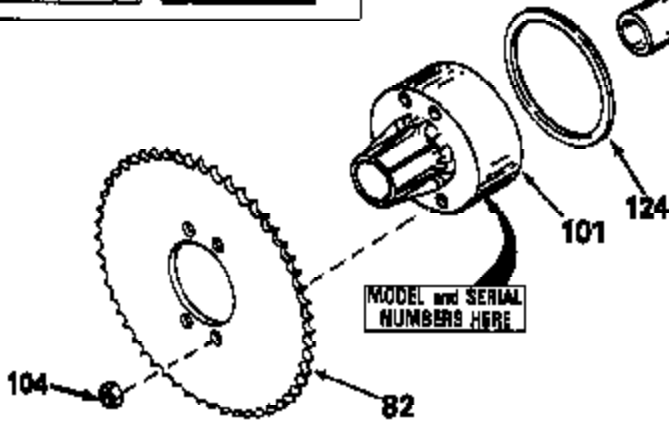

JOIST

SICHER IST DAS:
DAS ORIGINAL

47	48
47A	48A
47B	48B
47C	48C
47D	48D
47E	48E
47H	48H
47L	48L

47M	48M
47P	48P
47R	48R
47V	48V
47W	48W
47X	48X

Ref #	Part Number	Qty	Description
13	778221		Gear, Bevel (16 teeth)
14	778068		Gear, Pinion (16 teeth)
17	786040		Pin, Drive
26	792125		Ring, Retaining (4 required) (Pkg. of 2)
31	780001		Washer (3/4" ID x 1-1/2" OD x 1/16" t hick)
31A	780096		Washer, Thrust
47E	774802A		Axle (11-1/8" long)
48E	774803		Axle (15-27/32" long)
82	786043		Sprocket. No Teeth 54. O.D. 8.823
82	786051		Sprocket. No Teeth 60. O.D. 9.841
82	786070		Sprocket. No Teeth 48. O.D. 7.920
82	786041A		Sprocket. No Teeth 45. O.D. 7.389
82	786042	100-198A	Sprocket. No Teeth 40. O.D. 6.650
90	788067B	Peerless	Grease (32 oz. bottle Bentonite greas e)
101	774344		Differential Carrier Hsg (Incl. 137)
102	774345		Differential Carrier Hsg (Incl. 139)
103	792044		Screw, 5/16-18 x 4"
104A	792061		Washer, Flat, 5/16"
104	792042		Nut, Lock, 5/16-18 (Use as required)
137	780077		Bushing (3/4" ID x 1-1/16" OD x 2-1/1 6" long)
139	780077		Bushing (3/4 ID x 1-1/16" OD x 2-1/16 " long)