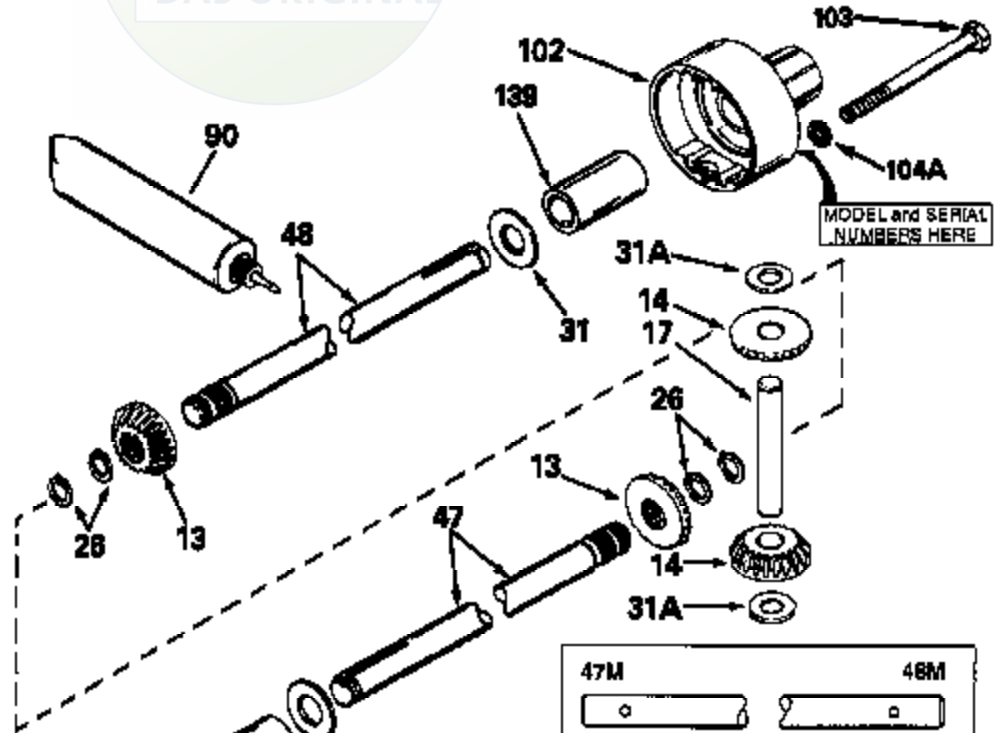

JOIST

SICHER IST DAS:
DAS ORIGINAL

47	48
47A	48A
47B	48B
47C	48C
47D	48D
47E	48E
47H	48H
47L	48L

47M	48M
47P	48P
47R	48R
47V	48V
47W	48W
47X	48X

Ref #	Part Number	Qty	Description
13	778221		Gear, Bevel (16 teeth)
14	778068		Gear, Pinion (16 teeth)
17	786040		Pin, Drive
26	792125		Ring, Retaining (4 required) (Pkg. of 2)
31	780001		Washer (3/4" ID x 1-1/2" OD x 1/16" t hick)
31A	780096		Washer, Thrust
47E	774802A		Axle (11-1/8" long)
48E	774803		Axle (15-27/32" long)
82	786043		Sprocket. No Teeth 54. O.D. 8.823
82	786051		Sprocket. No Teeth 60. O.D. 9.841
82	786070		Sprocket. No Teeth 48. O.D. 7.920
82	786041A		Sprocket. No Teeth 45. O.D. 7.389
82	786042	100-198A	Sprocket. No Teeth 40. O.D. 6.650
90	788067B	Peerless	Grease (32 oz. bottle Bentonite greas e)
101	774344		Differential Carrier Hsg (Incl. 137)
102	774345		Differential Carrier Hsg (Incl. 139)
103	792044		Screw, 5/16-18 x 4"
104A	792061		Washer, Flat, 5/16"
104	792042		Nut, Lock, 5/16-18 (Use as required)
137	780077		Bushing (3/4" ID x 1-1/16" OD x 2-1/1 6" long)
139	780077		Bushing (3/4 ID x 1-1/16" OD x 2-1/16 " long)